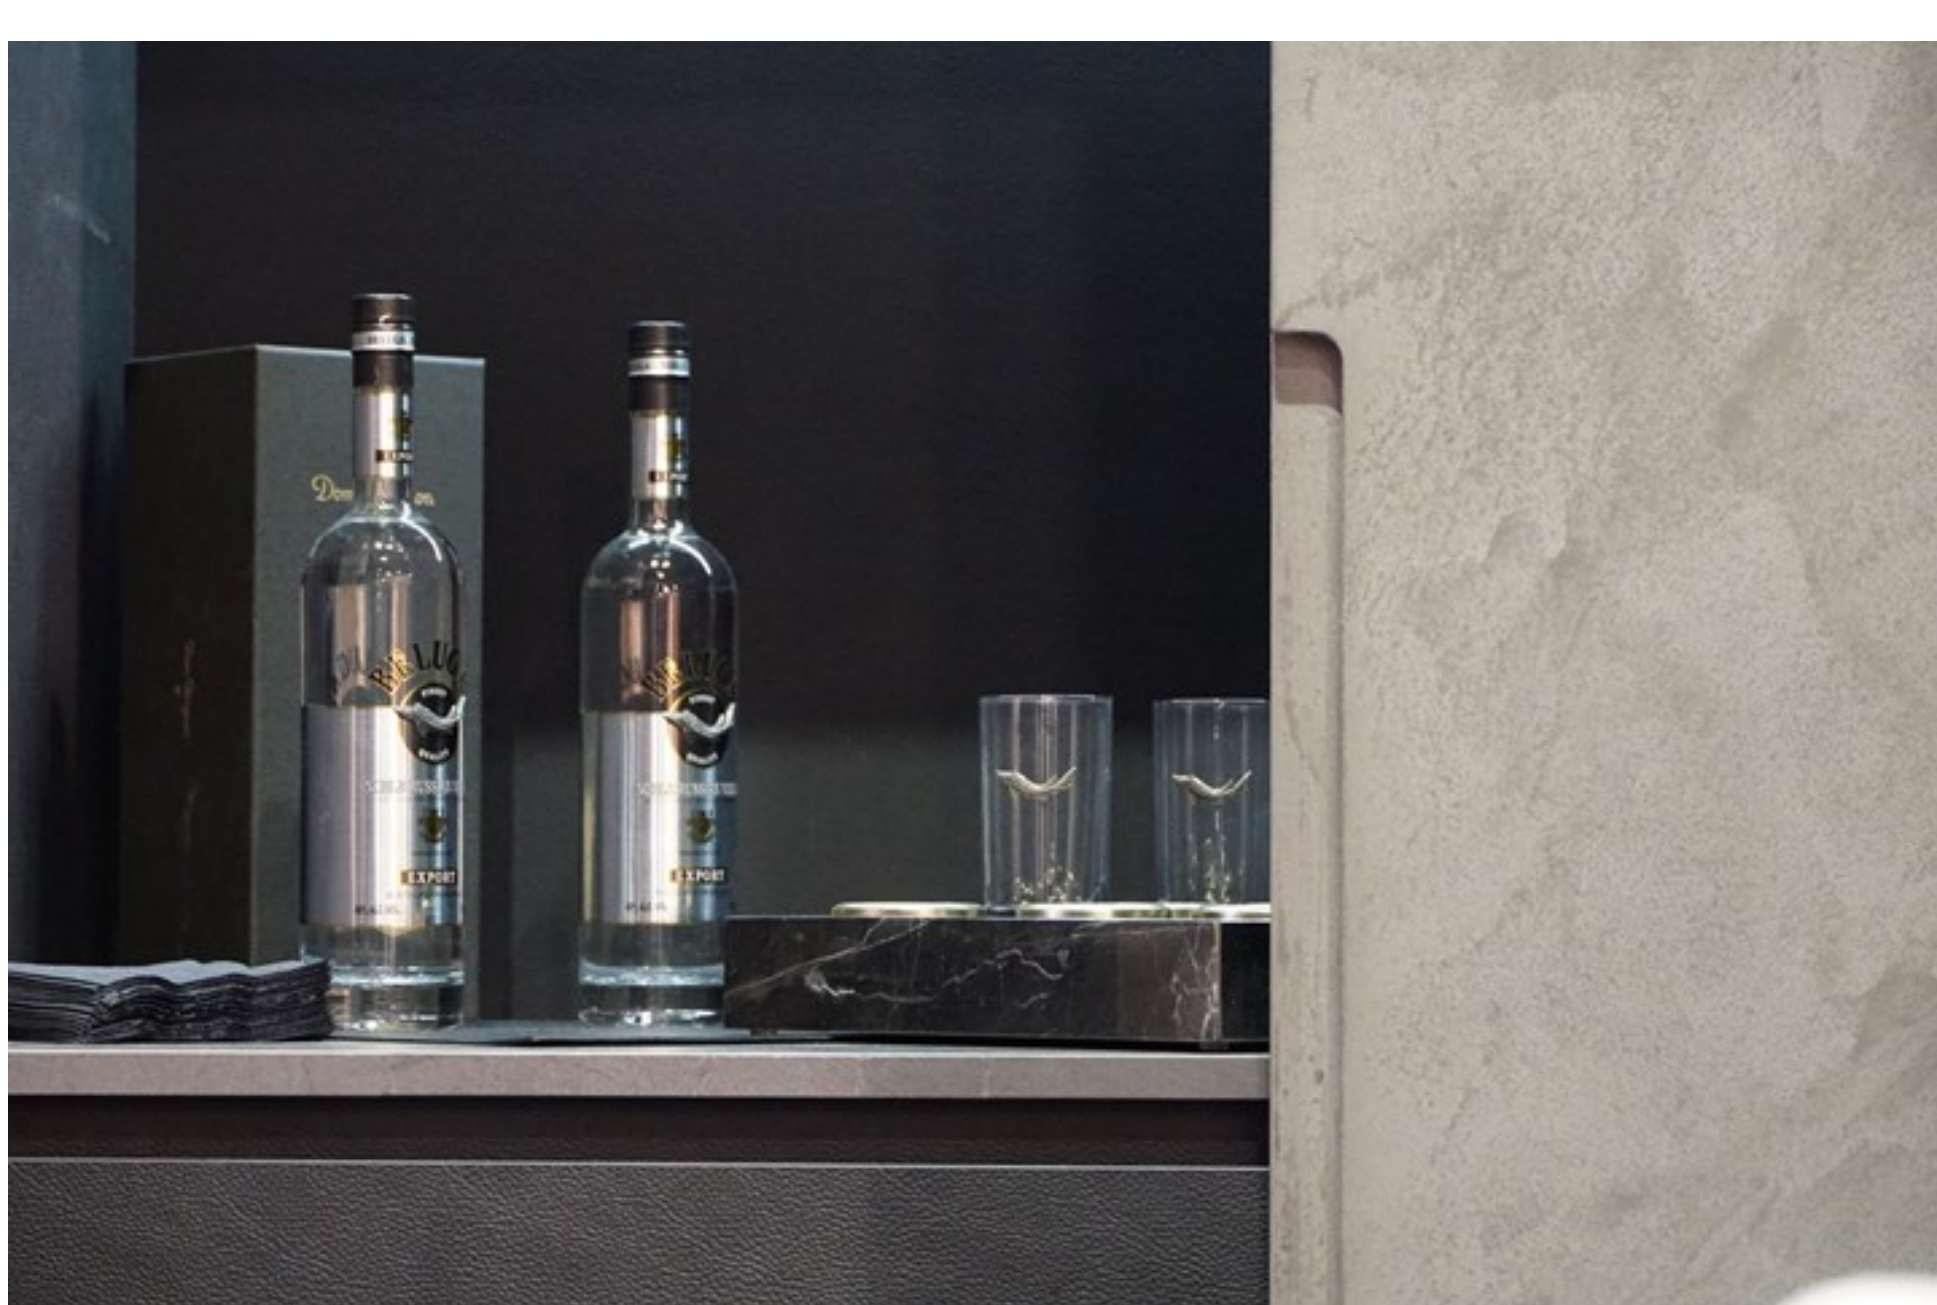

GOOD DESIGN® Award for BT45