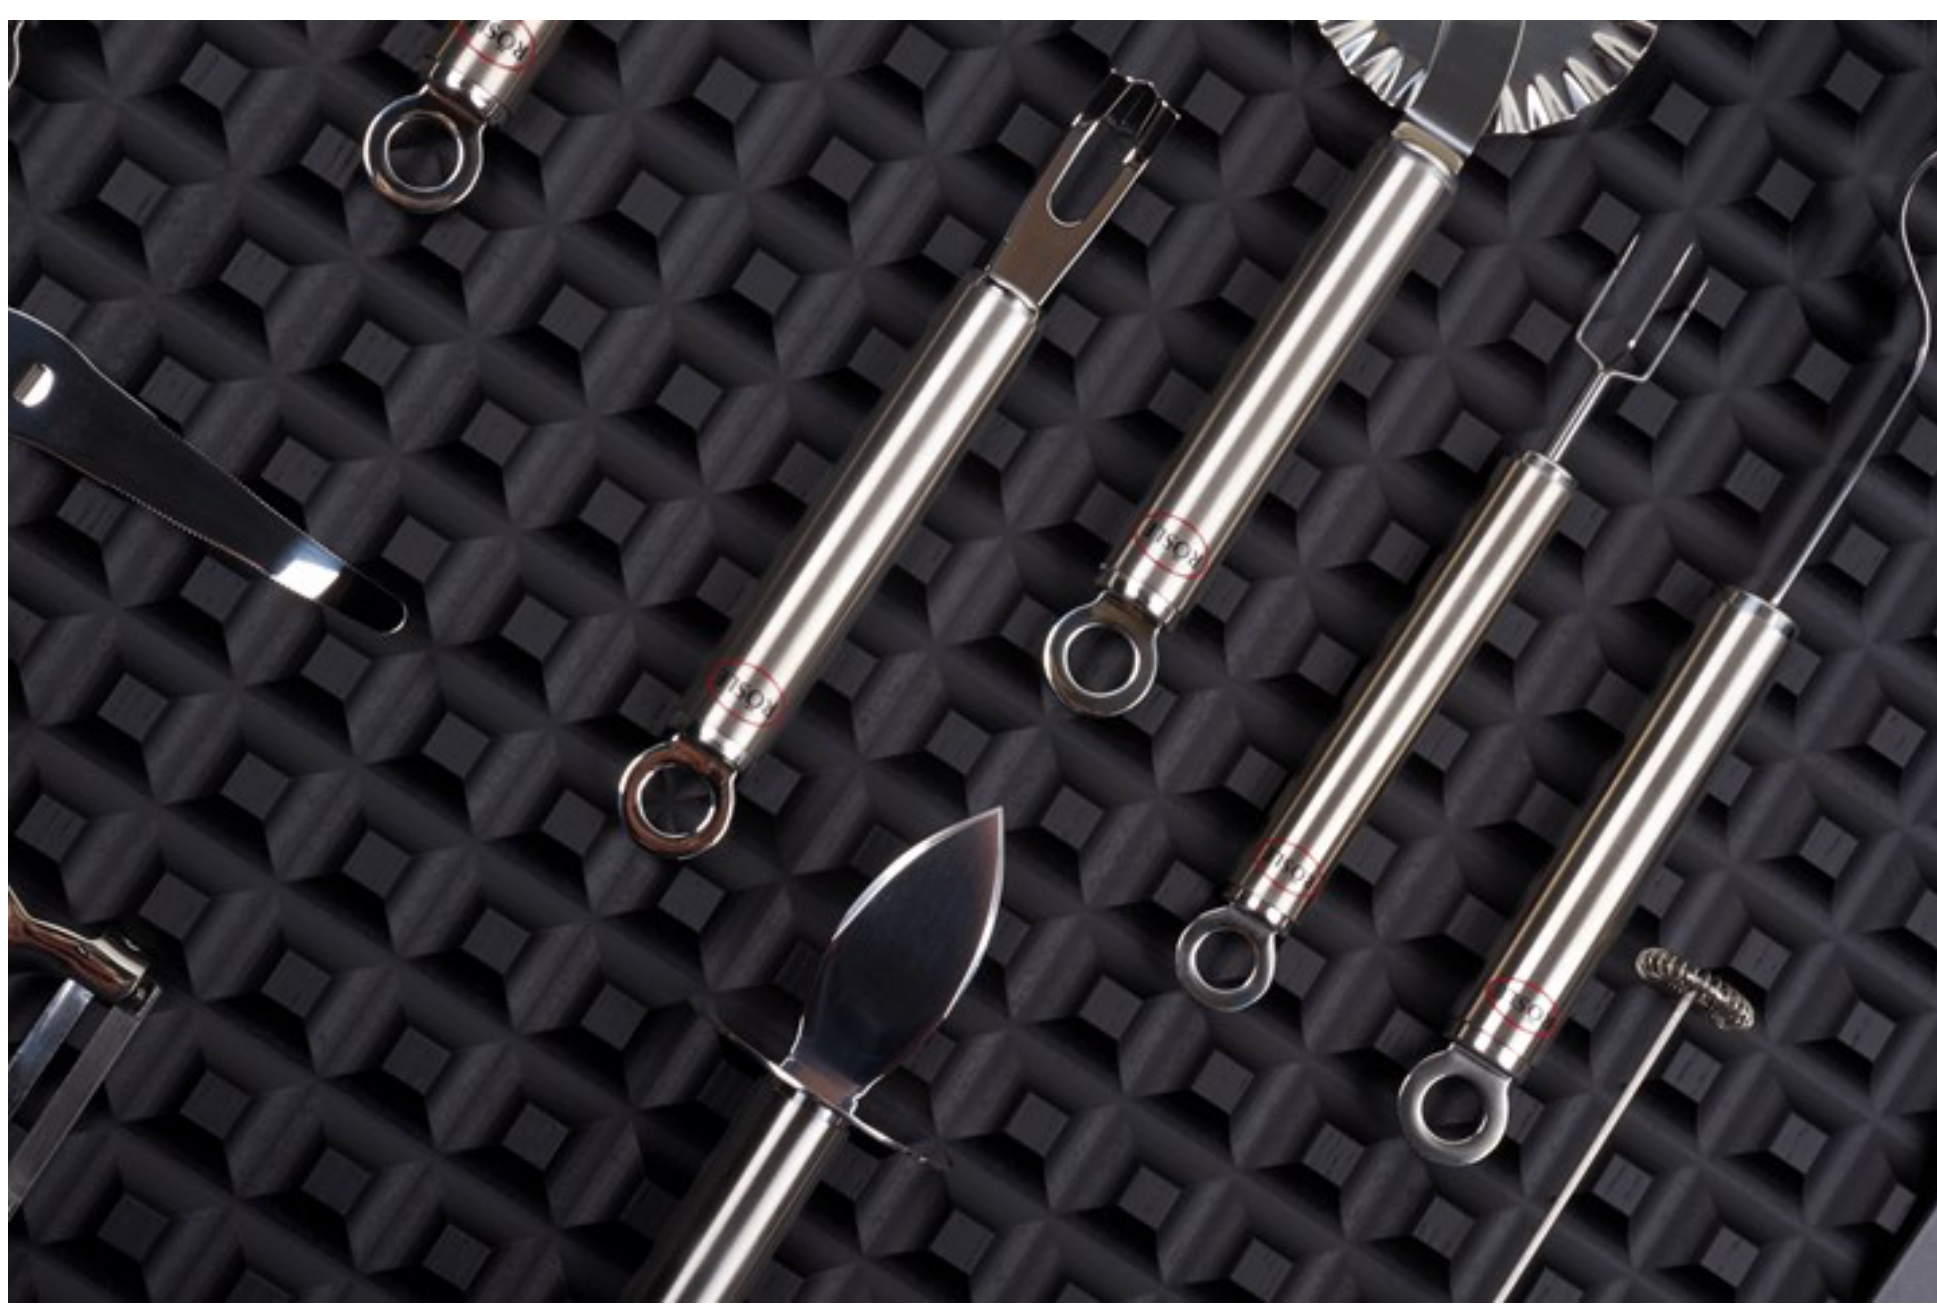

BT45 on ARCHIPRODUCTS

GOOD DESIGN® Award for BT45