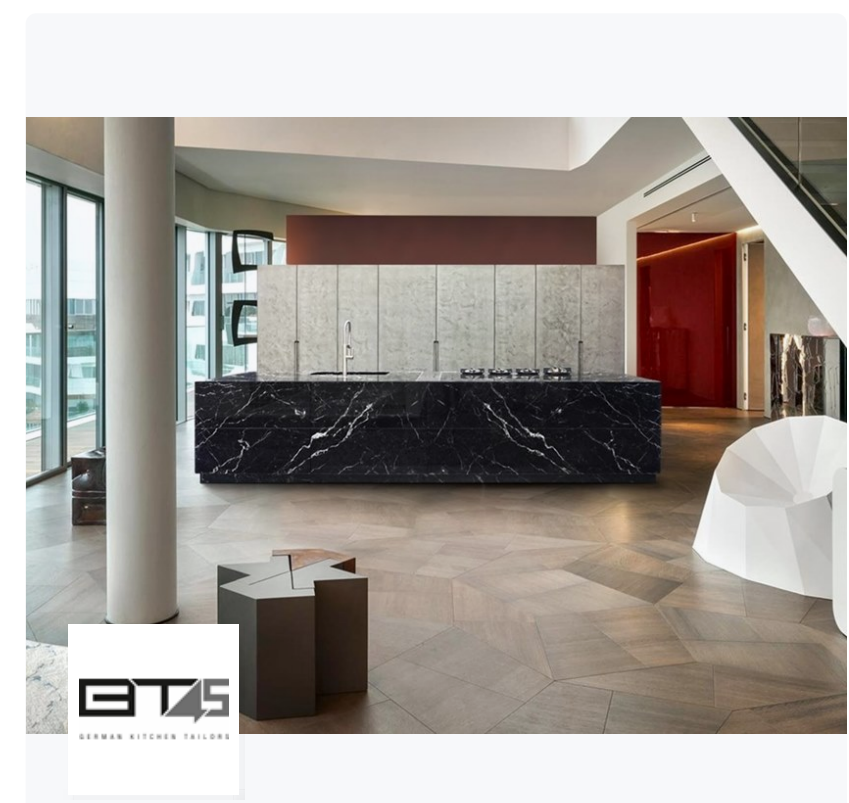

Related products

BT45
BT45 CG

MORE ON BRAND

BT45

Germany

[CONTACT THE COMPANY](#)

[SHOW ALL](#)

< >